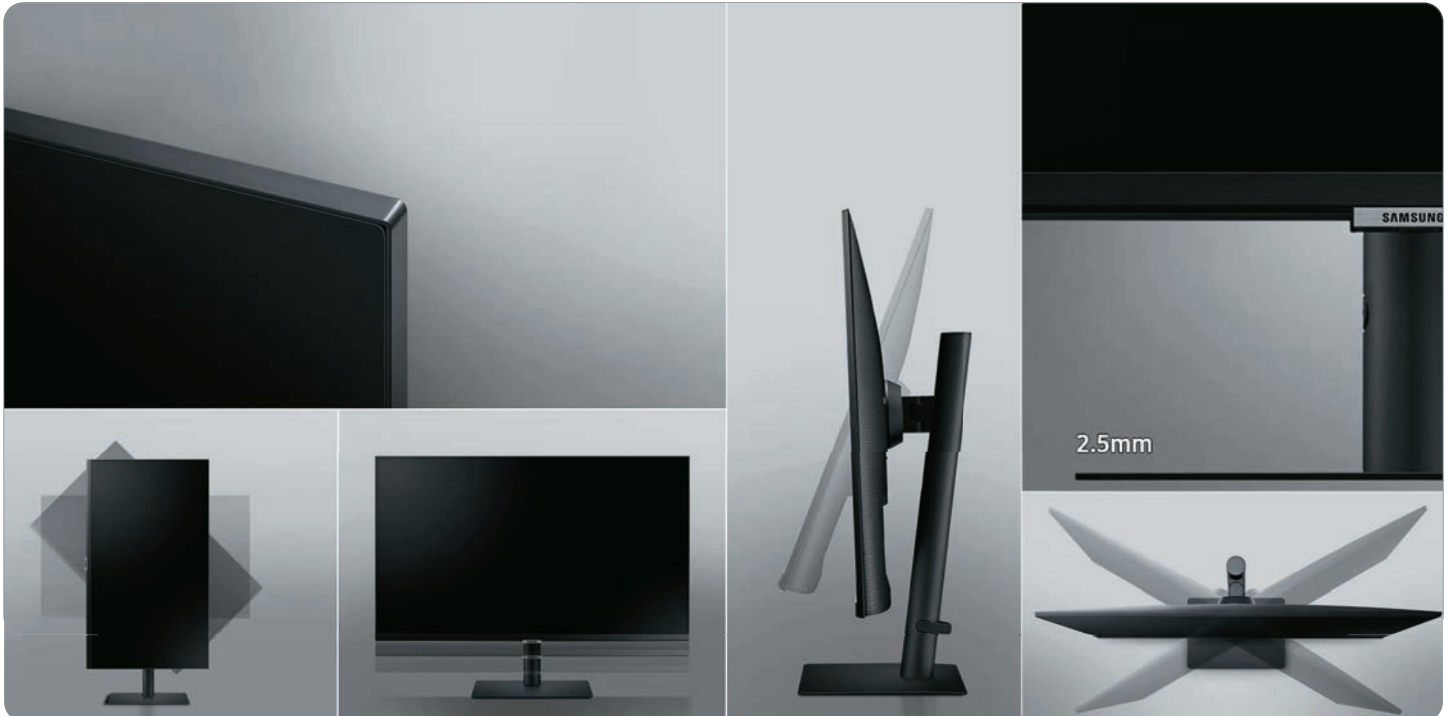

Size: 61cm (24)

1 Bigger picture, deeper details

Reveal every detail

The plentiful pixels of UHD resolution deliver crisper, clearer, sharper texts and images over more screen real estate, reducing eye strain with higher readability to view multiple tools, apps and programs.

2 Broaden the boundaries of your performance

Optimal comfort, minimal distractions

Maximise comfort with borderless design, VESA mount compatibility and a variety of tilt, swivel and pivot control points for your monitor in any environment.