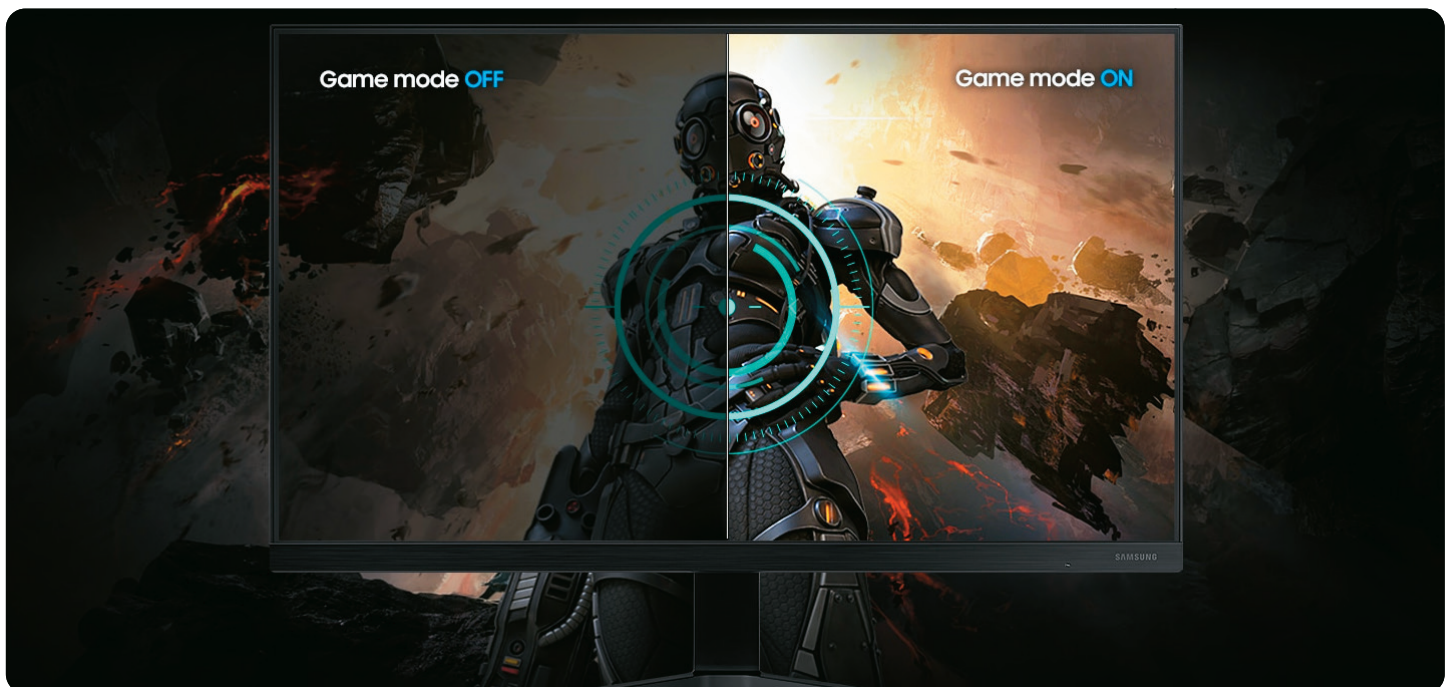

More gaming power

The Game Mode adjusts any game to fill your screen and displays all crucial details in optimal colour and contrast.