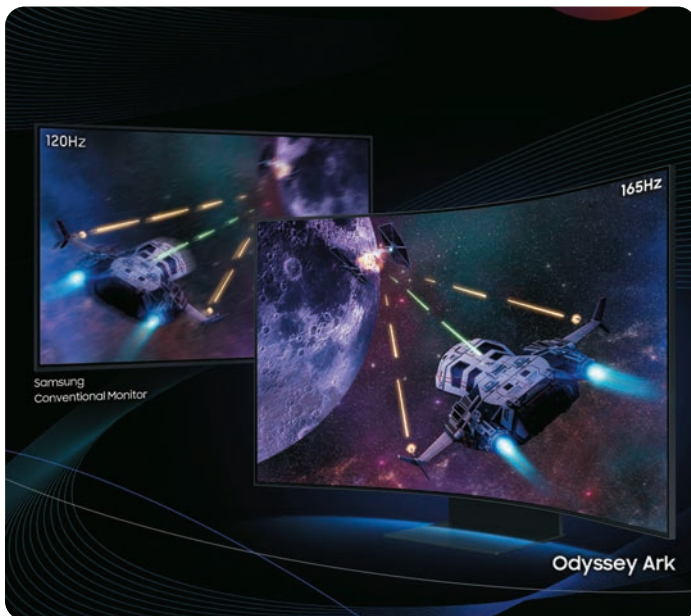

2 Enjoy supreme gaming speed

Refresh rate

Eliminate lagging and slow gaming with an impressive 165 Hz refresh rate.