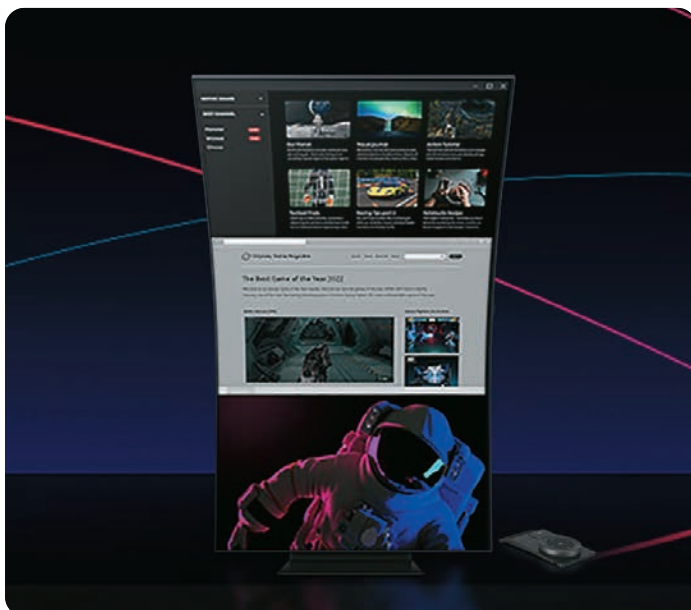

All-encompassing Sound Dome Tech

Enjoy a realistic gaming experience with AI Sound Booster and Dolby* Atmos.

2 Enjoy supreme gaming speed

Refresh rate

Eliminate lagging and slow gaming with an impressive 165 Hz refresh rate.

G-Sync compatible

Hyper action made seamless. G-Sync compatibility keeps the GPU and panel synced up to eliminate choppiness, screen-lag, and image tears.

3 Feel more in control of your game

Cockpit Mode