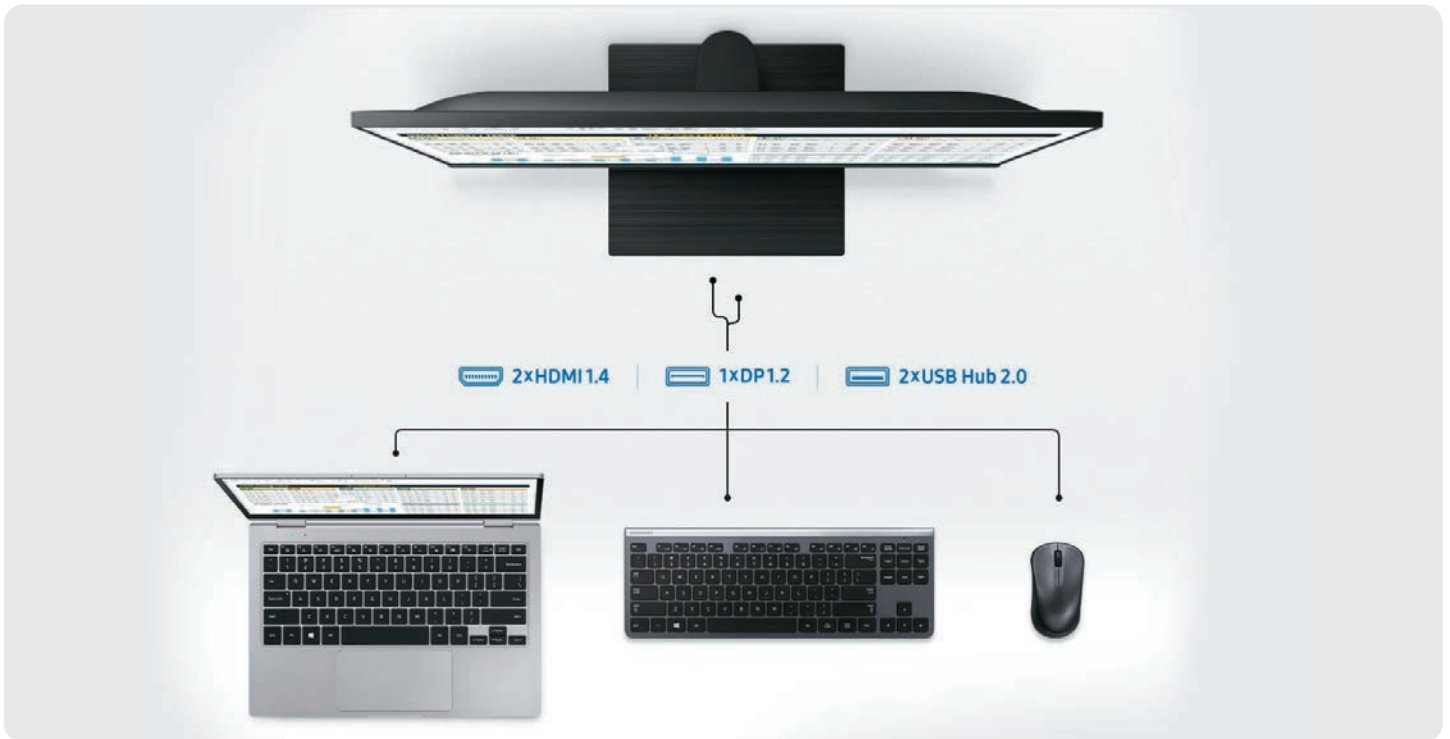

2 Broaden the boundaries of your performance

Optimal comfort, minimal distractions

Maximise comfort with borderless design, VESA mount compatibility and a variety of tilt, swivel and pivot control points for your monitor in any environment.

With a USB type-C port, simply plug devices directly to your monitor and transmit data easily with a clearer, cleaner workspace.

Flat monitor

Incredibly slim, Incredibly stylish

Model: LU32J590UQWXXL

Size: : 71.1cm (28)

Model: LS27F350FWXXL

Size: 68.6cm (27)
60.9cm (24)

Model: LF24T352FWXXL

Size: 60.9cm (24)

1 Designed for uninterrupted viewing pleasure

Unparalleled fluid visuals

Appreciate seamlessly smooth visuals with a 75Hz refresh rate. Enjoy vivid colours and brilliant clarity across every inch thanks to intelligent IPS panels.

2 A sight for sore eyes

Superior care with Eye Saver Mode

The inventive Eye Saver Mode minimises exposure to blue light, while the Flicker-Free technology eliminates irritating screen flickering.

3 The flexibility to do more